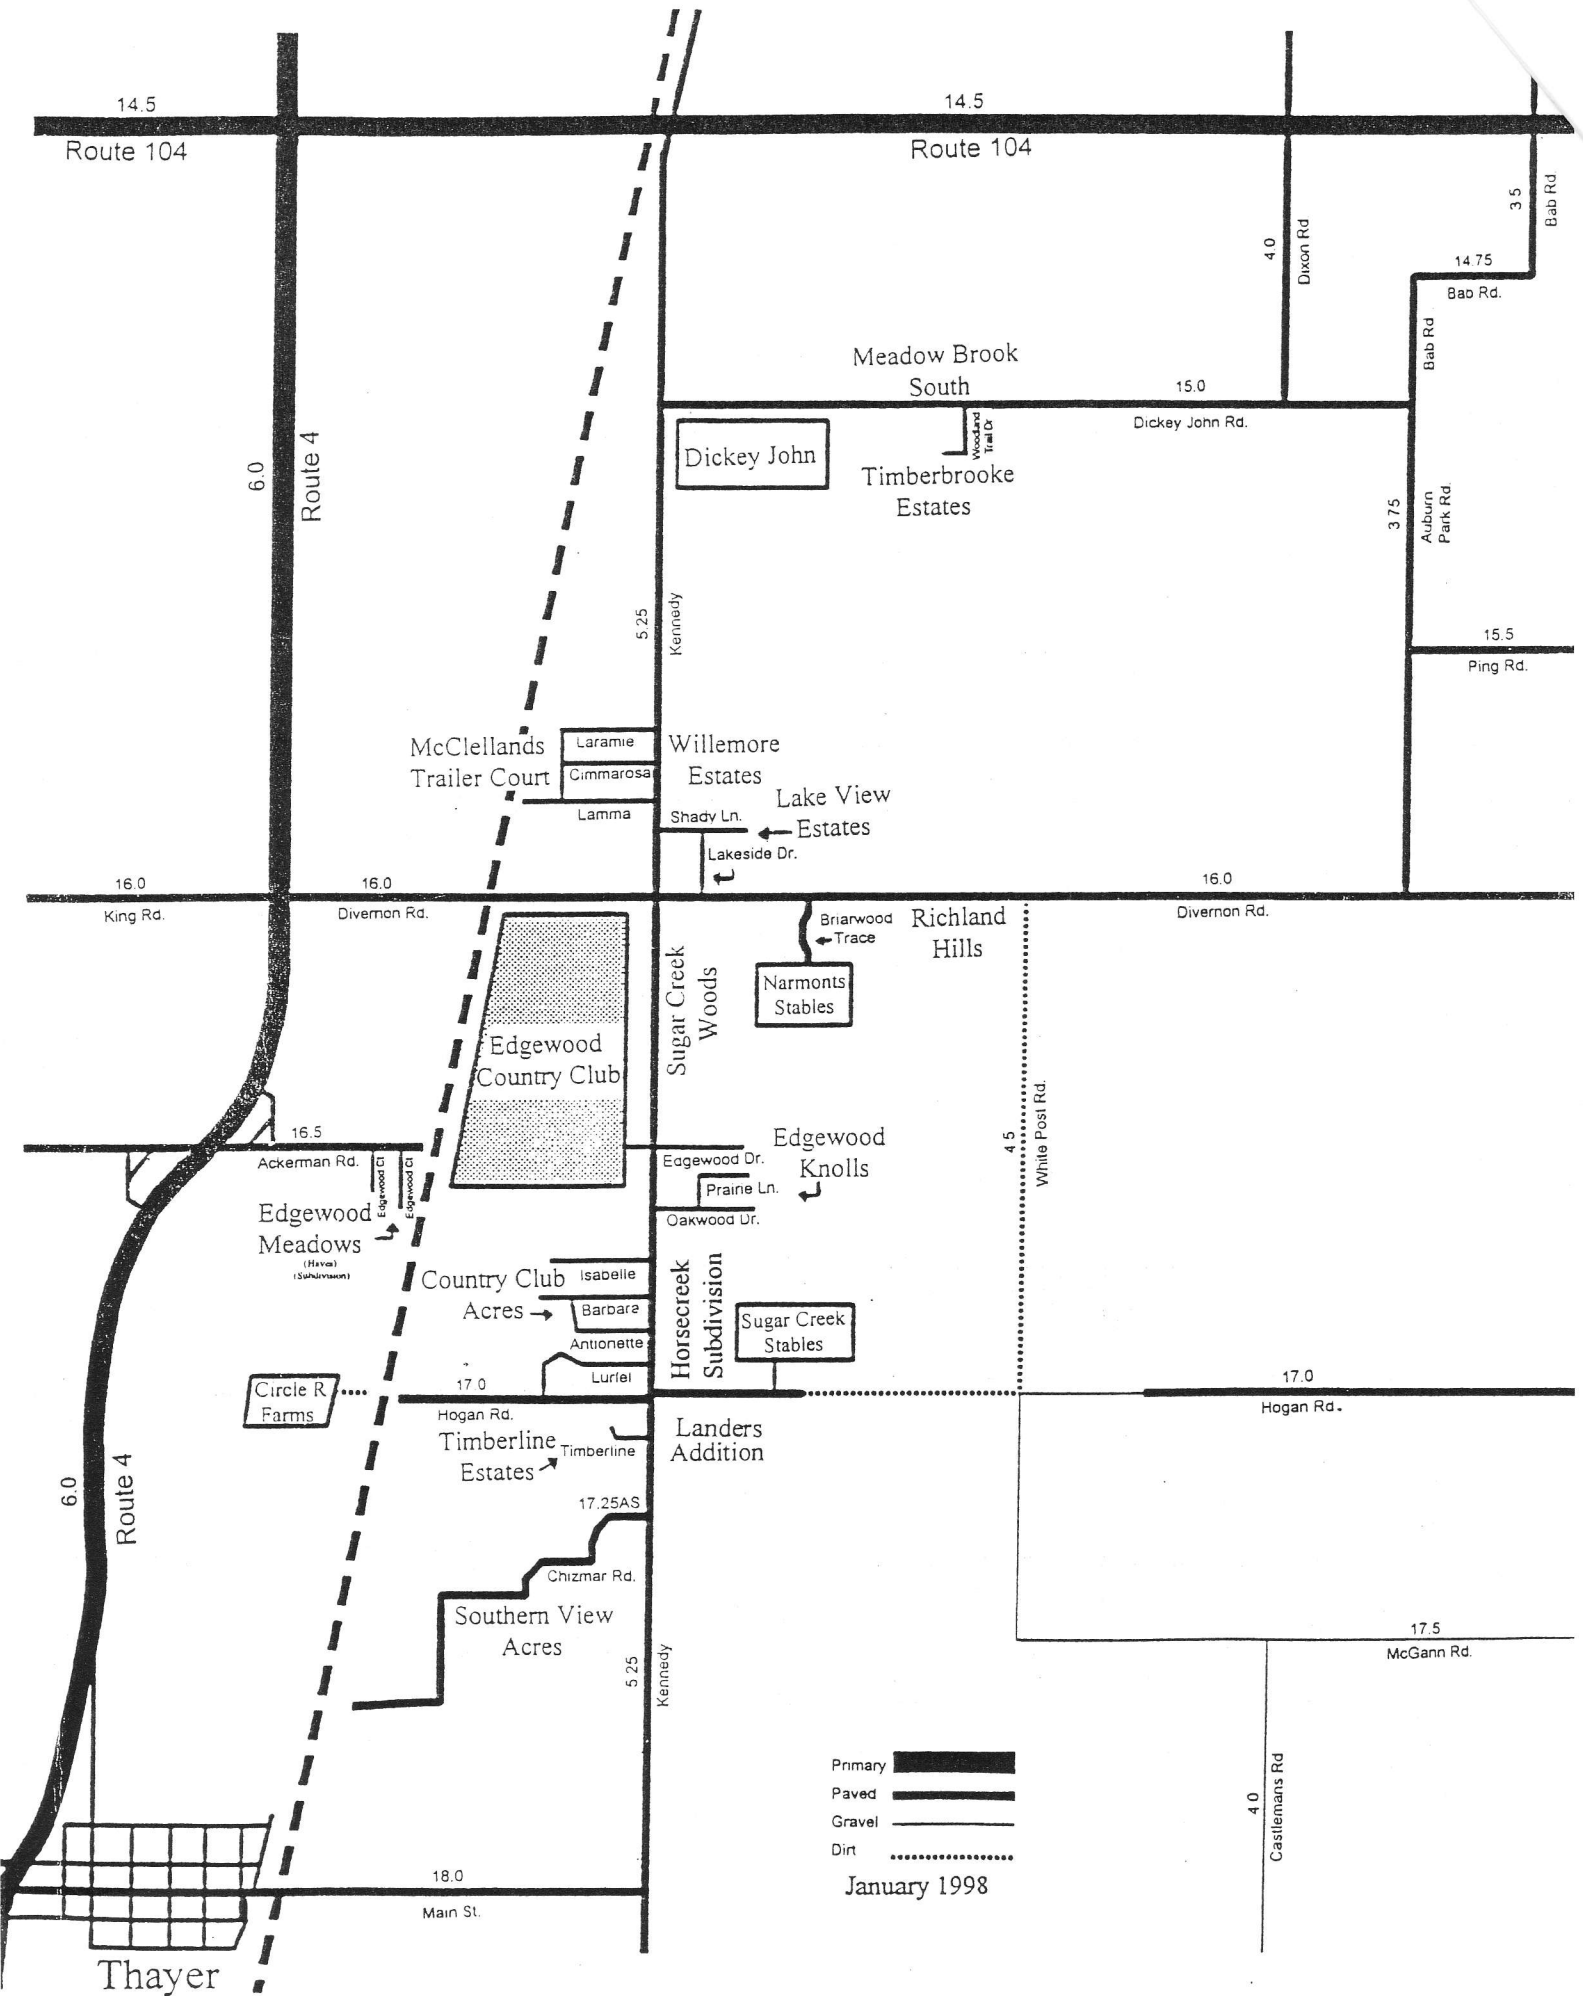

City of Auburn, IL.

January 1998

- A. Country View Apts.
- B. L&N (Williams) Apts.
- C. L&N (Cummings) Apts.
- D. High School Apts.
- E. Fuchs Apts.
- F. Adams Plaza Apts.
- G. Monroe St. Apts.
- H. Kauffman/Sunnyside/
Springfield St. Apts.
- I. Madison Plaza Apts.
- J. Village Apts.
- K. Country Lane Apts.

East and West Divides at 1st Street
North and South Divides at Madison

Primary 
 Paved 
 Gravel 
 Dirt 
 January 1998

Thayer